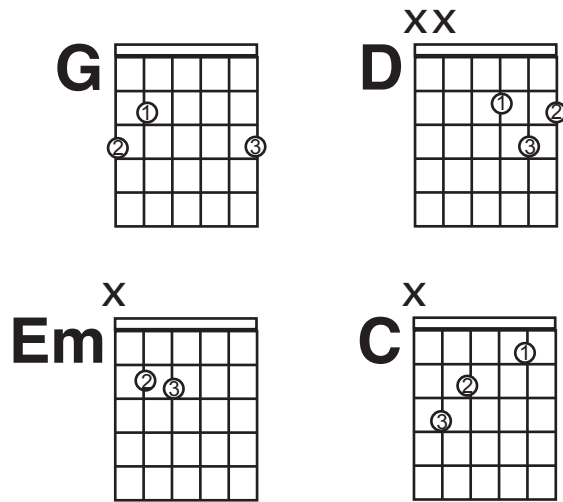

**4 Simple Chords**  
can be used in any combination

**Examples:**

No Woman No Cry, With or Without you [: G G D D Em Em C C :]

\* A 'Capo' may be used to *transpose*, or move the chords up in pitch.

Other songs that use these chords:

Time of your life (Green Day), Sweet Home Alabama ( Lynyrd Skynyrd),  
Brown-eyed Girl (Van Morrison)... The list *is* amazingly long!

**Em / G Pentatonic Scale**  
**2 Octaves**

**E G A B B E G A B B E G**