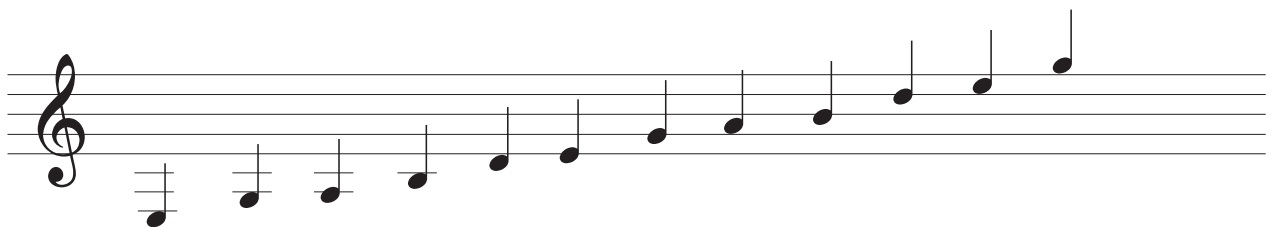

**4 Simple Chords**  
can be used in any combination

**Examples:**

No Woman No Cry, With or Without you [: G G D D Em Em C C :]

\* A 'Capo' may be used to *transpose*, or move the chords up in pitch.

Other songs that use these chords:

Time of your life (Green Day), Sweet Home Alabama ( Lynyrd Skynyrd),  
Brown-eyed Girl (Van Morrison)... The list *is* amazingly long!

**Em / G Pentatonic Scale**  
**2 Octaves**

**E G A B B E G A B B E G**