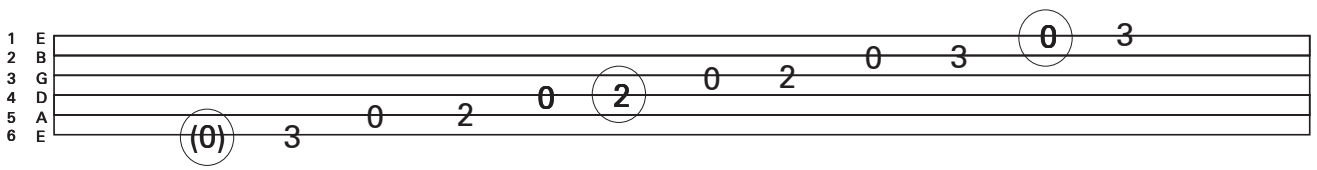

**4 Simple Chords**  
can be used in any combination

**Examples:**

No Woman No Cry, With or Without you [: G G D D Em Em C C :]

\* A 'Capo' may be used to *transpose*, or move the chords up in pitch.

Other songs that use these chords:

Time of your life (Green Day), Sweet Home Alabama ( Lynyrd Skynyrd),  
Brown-eyed Girl (Van Morrison)... The list *is* amazingly long!

**Em / G Pentatonic Scale**  
**2 Octaves**

**E G A B B E G A B B E G**